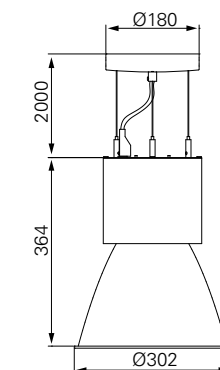

Suspended luminaires

Pendiro-Peledo

	MBFL 50 W	MBFL 100 W	BBS 35 W	BBS 70 W	BBS 100 W	BBS 150 W	LED Standard	LED Food
Reflectors								
Basic								
Spot								
Batwing								
WideWing								
MaxBeam								
Flood								
Wallwasher								
LED Basic								
LED Spot							•	•
Reflector colours								
Silver							•	•
Nickel silver								
Luminaire description	Suspended luminaire Beam angle: 30°							
Technical details	Service life: 40,000 h Efficiency: 76% Active cooling Weight: 2.8 kg							
Further information	BÄRO LED Food Light 3,350 K 51 W F 3,000 warm white 3,000 K 50 W F 4,000 cool white 4,000 K 50 W DL 3,000 warm white 3,000 K 35 W DL 4,000 cool white 4,000 K 32 W							

Luminaire colours