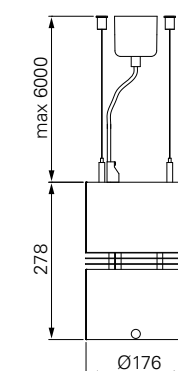

Luminaire colours

Optional accessories

Acrylic shade

Decorative cylinder

Spherical

Trapezoidal