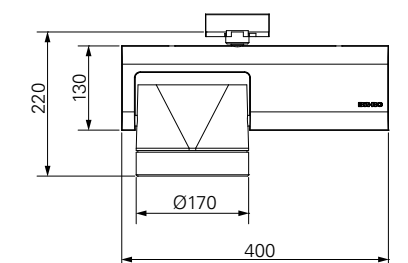

Surface luminaires

Ontero-Ra large

	MBFL 50 W	MBFL 100 W	BBS 35 W	BBS 70 W	BBS 100 W	BBS 150 W	LED Standard	LED Flood
Reflectors								
Basic	●	●	●	●	●	●		
Spot								
Batwing (50°/70°/90°)	●	●	●	●	●	●		
WideWing	●	●	●	●	●	●		
MaxBeam	●	●	●	●	●	●		
Flood								
Wallwasher								
LED Basic								
LED Spot								
Reflector colours								
Silver	●	●	●					
Nickel silver	●	●	●					
Filters								
Patented filter	●	●	●					
UV filter	●	●	●					
Shatter protection	●	●	●					
Luminaire description								
	Surface luminaire Vertical lamp/horizontal lamp							
Technical details								
	Can be rotated and pivoted Fitted with multi-adapter Weight: 3.6 kg							

Luminaire colours