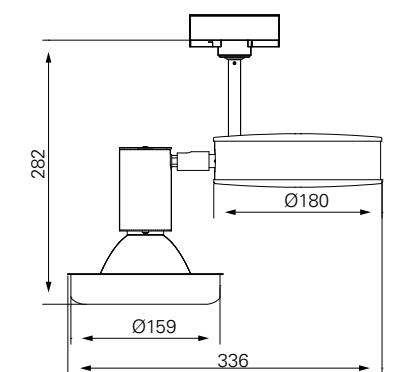

Surface luminaires

Ontero-Arondo

	MBFL 50 W	MBFL 100 W	BBS 35 W	BBS 70 W	BBS 100 W	BBS 150 W	LED Standard	LED Food
Reflectors								
Basic								
Spot	●	●	●	●	●	●		
Batwing								
WideWing								
MaxBeam								
Flood								
Wallwasher								
LED Basic								
LED Spot								
Reflector colours								
Silver	●	●	●	●	●	●		
Nickel silver	●	●	●	●	●	●		
Filters								
Patented filter	●	●	●	●	●	●		
UV filter	●	●	●	●	●	●		
Shatter protection	●	●	●	●	●	●		
Luminaire description								
	Surface luminaire Vertical lamp Narrow-beam spot reflector							
Technical details								
	Can be rotated and pivoted Fitted with multi-adapter, wall box or connector for rail systems Weight: 2.4 kg							

Luminaire colours