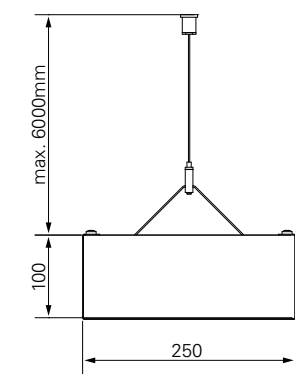

Luminaire colours

LumChannel S