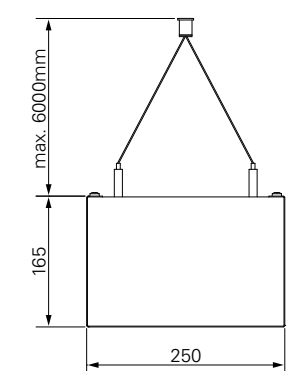

LumChannel L