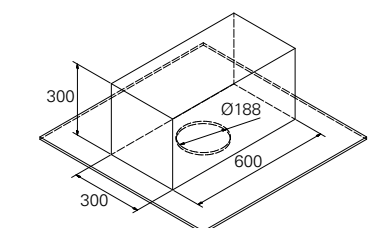

Recessed luminaires

Intara-Releda round

| | MBFL 50 W | MBFL 100 W | BBS 35 W | BBS 70 W | BBS 100 W | BBS 150 W | LED Standard | LED Food |
|------------------------------|---|------------|----------|----------|-----------|-----------|--------------|----------|
| Reflectors | | | | | | | | |
| Basic | _____ | | | | | | | |
| Spot | _____ | | | | | | | |
| Batwing | _____ | | | | | | | |
| WideWing | _____ | | | | | | | |
| MaxBeam | _____ | | | | | | | |
| Flood | _____ | | | | | | | |
| Wallwasher | _____ | | | | | | | |
| LED Basic | _____ | | | | | | • | • |
| LED Spot | _____ | | | | | | • | • |
| Reflector colours | | | | | | | | |
| Silver | _____ | | | | | | • | • |
| Nickel silver | _____ | | | | | | | |
| Optional accessories | | | | | | | | |
| Decorative cylinder | _____ | | | | | | | |
| Decorative disc | _____ | | | | | | | |
| LED ring | _____ | | | | | | • | |
| Luminaire description | | | | | | | | |
| | Recessed LED luminaire | | | | | | | |
| Technical details | | | | | | | | |
| | 2 x 15° pivot Service life: 40,000 h Efficiency: 86% Active cooling Ambient temperature: 35 °C Weight: 2.3 kg Ceiling cutout: Ø 188 mm Ceiling cutout with LED ring: Ø 200 mm Installation depth: 190 mm | | | | | | | |
| Further information | | | | | | | | |
| | BÄRO LED Food Light 3,350 K 51 W F 3,000 warm white 3,000 K 50 W F 4,000 cool white 4,000 K 50 W DL 3,000 warm white 3,000 K 35 W DL 4,000 cool white 4,000 K 32 W | | | | | | | |

Luminaire colours

Optional accessories

LED ring

Minimum installation space
(ventilation space = 0.054 m³)

Product matrix

- Combination available
 - Particularly recommended
 - Mandatory order
- Luminaires with BBS lamps must always have a filter or shatter protection disc