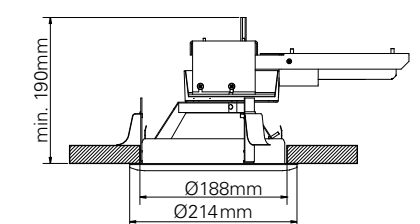

Recessed luminaires

Intara-Releda round

| | MBFL 50 W | MBFL 100 W | BBS 35 W | BBS 70 W | BBS 100 W | BBS 150 W | LED Standard | LED Food |
|------------------------------|---|------------|----------|----------|-----------|-----------|--------------|----------|
| Reflectors | | | | | | | | |
| Basic | _____ | | | | | | | |
| Spot | _____ | | | | | | | |
| Batwing | _____ | | | | | | | |
| WideWing | _____ | | | | | | | |
| MaxBeam | _____ | | | | | | | |
| Flood | _____ | | | | | | | |
| Wallwasher | _____ | | | | | | | |
| LED Basic | _____ | | | | | | • | • |
| LED Spot | _____ | | | | | | • | • |
| Reflector colours | | | | | | | | |
| Silver | _____ | | | | | | • | • |
| Nickel silver | _____ | | | | | | | |
| Optional accessories | | | | | | | | |
| Decorative cylinder | _____ | | | | | | | |
| Decorative disc | _____ | | | | | | | |
| LED ring | _____ | | | | | | • | |
| Luminaire description | | | | | | | | |
| | Recessed LED luminaire | | | | | | | |
| Technical details | | | | | | | | |
| | 2 x 15° pivot Service life: 40,000 h Efficiency: 86% Active cooling Ambient temperature: 35 °C Weight: 2.3 kg Ceiling cutout: Ø 188 mm Ceiling cutout with LED ring: Ø 200 mm Installation depth: 190 mm | | | | | | | |
| Further information | | | | | | | | |
| | BÄRO LED Food Light 3,350 K 51 W F 3,000 warm white 3,000 K 50 W F 4,000 cool white 4,000 K 50 W DL 3,000 warm white 3,000 K 35 W DL 4,000 cool white 4,000 K 32 W | | | | | | | |

Luminaire colours

Optional accessories

LED ring

Minimum installation space
(ventilation space = 0.054 m³)

Product matrix

- Combination available
 - Particularly recommended
 - Mandatory order
- Luminaires with BBS lamps must always have a filter or shatter protection disc