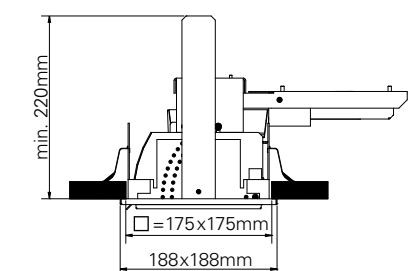

## Intara-Releda square

	MBFL 50 W	MBFL 100 W	BBS 35 W	BBS 70 W	BBS 100 W	BBS 150 W	LED Standard	LED Food
<b>Reflectors</b>								
Basic								
Spot								
Batwing								
WideWing								
MaxBeam								
Flood								
Wallwasher								
LED Basic (40° x 60°)							•	•
LED Spot								
<b>Reflector colours</b>								
Silver							•	•
Nickel silver								
<b>Luminaire description</b>								
	Recessed luminaire Standard reflector Connecting cable included							
<b>Technical details</b>								
	30° swing-out Service life: 40,000 h Efficiency: 96% Active cooling Ambient temperature: 35 °C Weight: 2.6 kg Ceiling cutout: □ 175 x 175 mm Installation depth: 220 mm							
<b>Further information</b>								
	BÄRO LED Food Light	3,350 K	51 W					
	F 3,000 warm white	3,000 K	50 W					
	F 4,000 cool white	4,000 K	50 W					
	DL 3,000 warm white	3,000 K	35 W					
	DL 4,000 cool white	4,000 K	32 W					

### Luminaire colours

Minimum installation space  
(ventilation space = 0.054 m³)