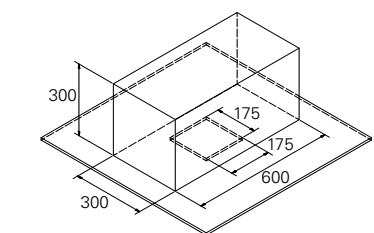

Luminaire colours