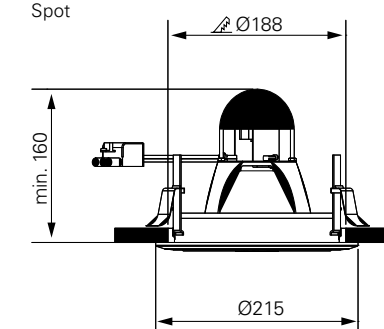

Recessed luminaires

Intara-Caronda

	MBFL 50 W	MBFL 100 W	BBS 35 W	BBS 70 W	BBS 100 W	BBS 150 W	LED Standard	LED Flood
Reflectors								
Basic	●	●	●	●	●	●		
Spot	●	●	●	●	●	●		
Batwing (50°/70°/90°)		●		●	●	●		
WideWing	●	●	●	●	●	●		
MaxBeam								
Flood								
WallBeam	●	●	●	●	●	●		
LED-Basic								
LED-Spot								
Reflector colours								
Silver	●	●	●	●	●	●		
Nickel silver	●	●	●	●	●	●		
Filters								
Patented filter	●	●	●	●	●	●		
UV filter	●	●	●	●	●	●		
Shatter protection	●	●	●	●	●	●		
Optional accessories								
Decorative cylinder								
Decorative disc								
LED-ring	●	●	●	●				
Luminaire description								
	Recessed luminaire Vertical lamp/horizontal lamp							
Technical details								
	30° pivot 2 x 170° rotation Filter holder and polybox included Weight: 2.4 kg including polybox Ceiling cutout: Ø 188 mm Ceiling cutout with LED ring: 200 mm							

Luminaire colours

Optional accessories

LED-ring

Basic

Spot