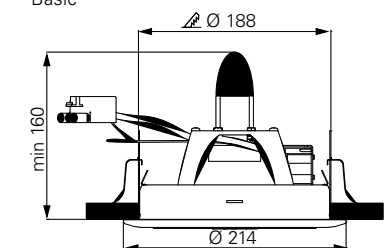

Luminaire colours

Optional accessories

LED-ring

Basic